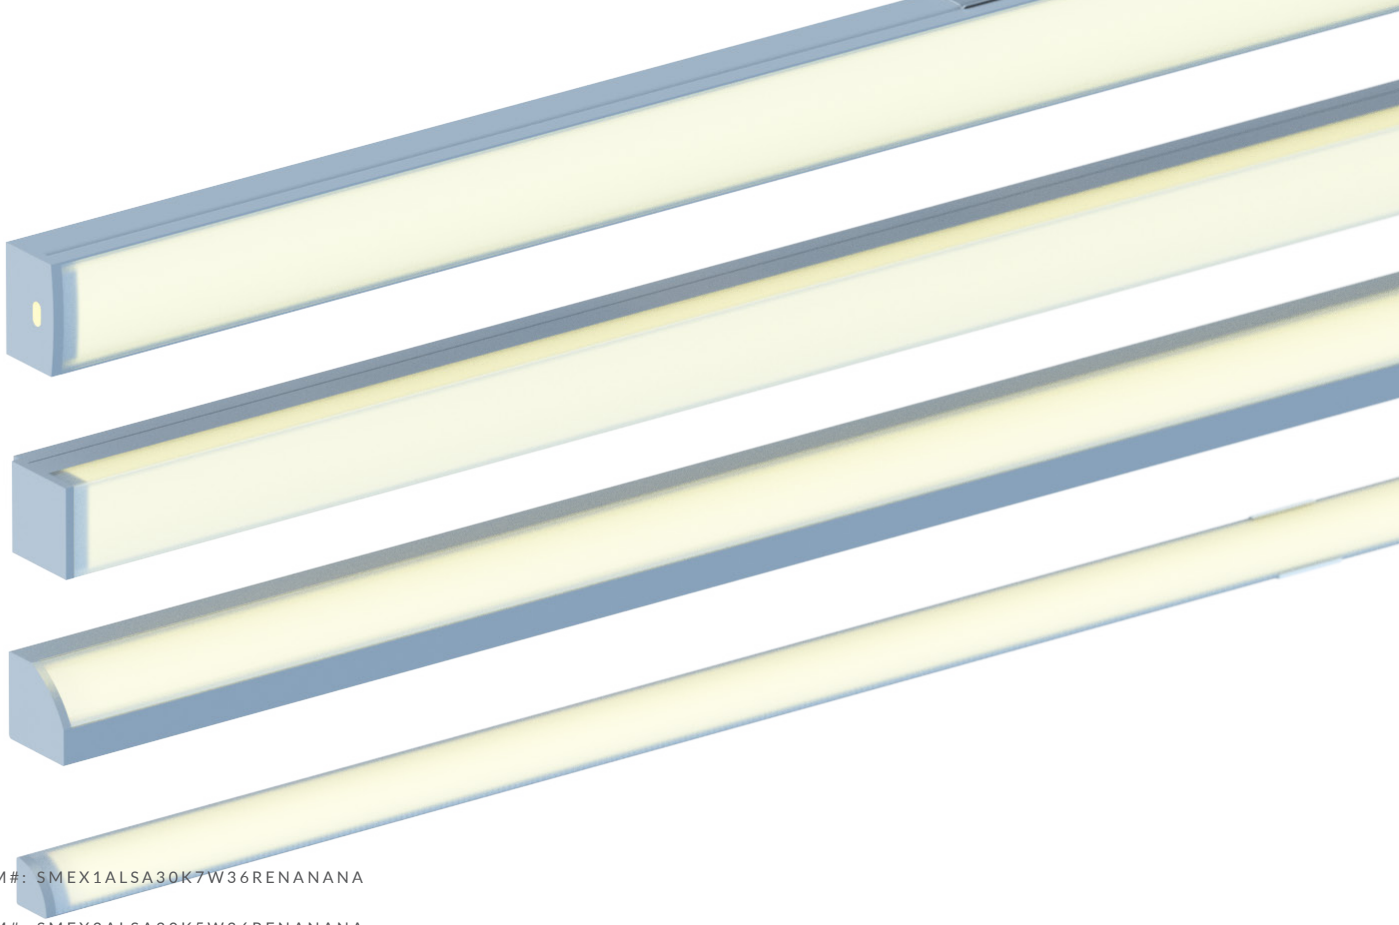

ITEM#: SMEX1ALSA30K7W36RENANANA

ITEM#: SMEX2ALSA30K5W36RENANANA

ITEM#: SMEX3ALSA30K5W36RENANANA

ITEM#: SMEX4PLAS30K2W36RENANANA

SMALL EXTRUSIONS

Transformer: Remote

Fixture Finish: 1, 2, and 3: Aluminum or powder coated; 4: Plastic Extrusion White

Fixture Length: 6" - 168" (2" increments)

Voltage: 120V or 277V, 60Hz

Wattage: 1: 7W/Ft; 2: 5W/Ft; 3: 5W/Ft; 4: 2W/Ft (from up to bottom)

Led Color: 2700K, 3000K, 3500K, 5000K, RGB, or RGBW

Dimming: Lutron Hi-Lume A Series Led Drivers, magnetic, (various control options for RGB, contact for more details.)

- 1" -

Style	Fixture Finish	Lamp Style	Wattage	Fixture Length	Canopy Style	Linear Canopy Length	Canopy Finish	Suspension Length	Voltage
SMEX1	ALSA	30K	7W	36	RE	NA	NA	NA	
SMEX1 (SMALL EXTRUSION 1)	ALSA (Aluminum Satin) ALWT (Aluminum White)	27K (2700K) 30K (3000K)	7W (7W/Ft for SMEX1)	Length in inches (6" - 168"; 2" increments)	RE (Remote)	NA (For remote)	NA (For remote)	NA (For remote)	Leave blank for 120V
SMEX2 (SMALL EXTRUSION 2)	ALBZ (Aluminum Bronze)	35K (3500K)	5W (5W/Ft for SMEX2)						-277 (For 277V)
SMEX3 (SMALL EXTRUSION 3)	ALBK (Aluminum Black) ALGD (Aluminum Gold)	50K (5000K) RGB	and SMEX3)						
SMEX4 (SMALL EXTRUSION 4)	PLAS (Plastic for Small Extrusion 4)	RGBW	2W (2W/Ft for SMEX4)