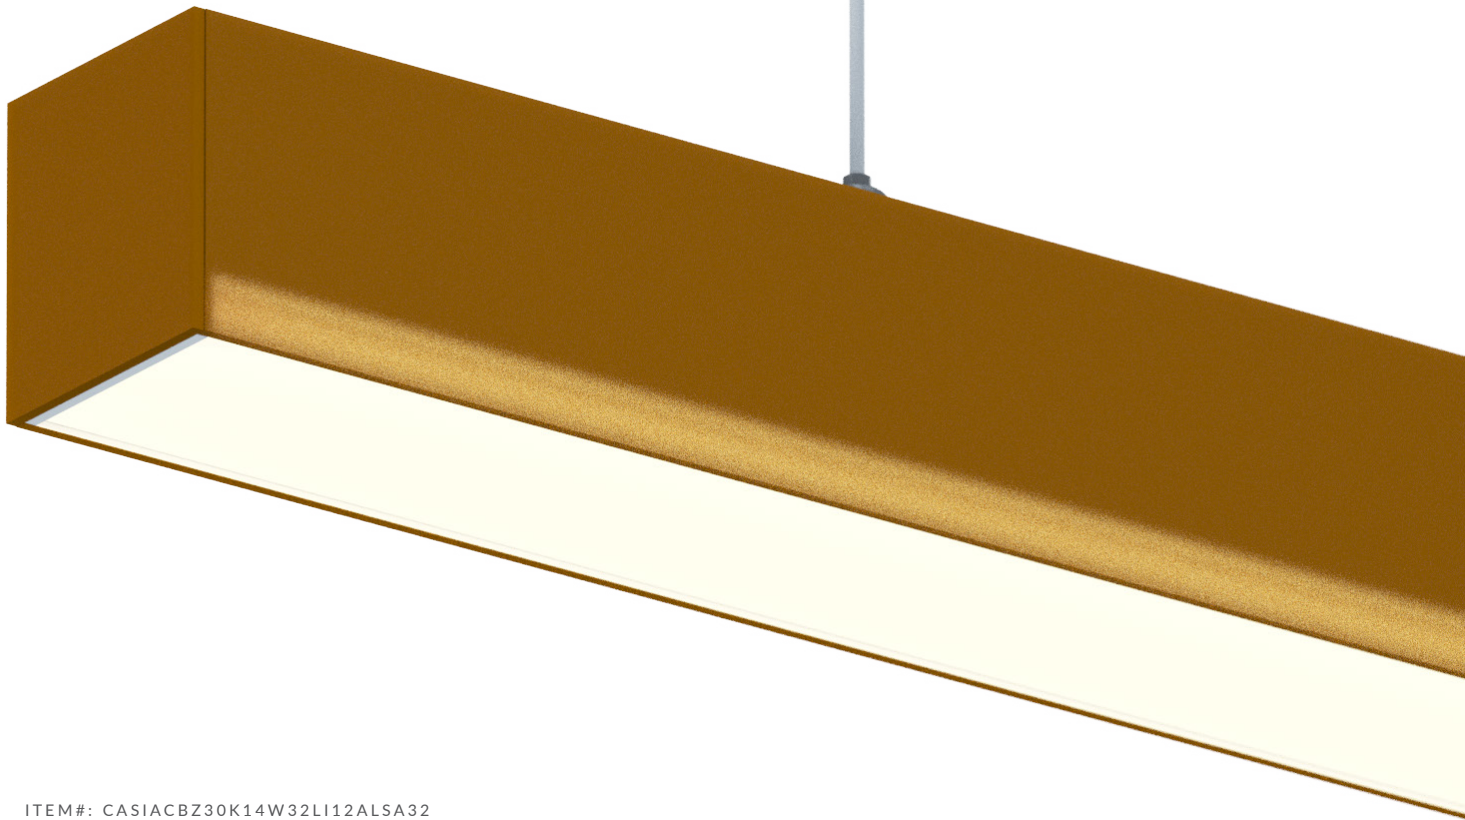

ITEM#: CASIACBZ30K14W32LI12ALSA32

CASINO

Canopy: Linear, round, or flush mount
Canopy Finish: Linear: Aluminum, powder coated, acrylic, or custom (wood, metals, etc.); Round: Aluminum or powder coated
Fixture Finish: Aluminum, powder coated, acrylic, or custom (wood, metals, etc.)
Canopy Length: 6" - 168" (2" increments)
Fixture Length: 6" - 168" (2" increments)
Suspension Length: 12" - 144" (2" increments)

Voltage: 120V or 277V, 60Hz
Wattage: 7W/Ft, 14W/Ft, or 21W/Ft
Led Color: 2700K, 3000K, 3500K, 5000K, RGB, or RGBW
Dimming: Lutron Hi-Lume A Series Led Drivers, magnetic, (various control options for RGB, contact for more details.)

- 2" -

Style	Fixture Finish	Lamp Style	Wattage	Fixture Length	Canopy Style	Linear Canopy Length	Canopy Finish	Suspension Length	Voltage
CASI	ACBZ	30K	14W	32	LI	12	ALSA	32	
	ALSA (Aluminum Satin)	27K (2700K)	7W (7/Ft)	Length in	LI (Linear)	Linear	ALSA (Aluminum Satin)	Length in	Leave blank
	ALWT (Aluminum White)	30K (3000K)	14W	inches (6"	RO (Round)	canopy	ALWT (Aluminum White)	inches (12"	for 120V
	ALBZ (Aluminum Bronze)	35K (3500K)	(14W/Ft)	- 168", 2"	FM (Flush	length in	ALBZ (Aluminum Bronze)	- 144", 2"	
	ALBK (Aluminum Black)	50K (5000K)	21W	increments)	Mount)	inches (6"	ALBK (Aluminum Black)	increments)	-277 (For
	ALGD (Aluminum Gold)	RGB	(21W/Ft)			- 168", 2"	ALGD (Aluminum Gold)		277V)
	ACRD (Acrylic Red)	RGBW	NA (For RGB			increments)	ACRD (Acrylic Red)		
	ACBL (Acrylic Blue)		and RGBW)				ACBL (Acrylic Blue)		
	ACBZ (Acrylic Bronze)					NA (For	ACBZ (Acrylic Bronze)		
						remote)	NA (For remote)