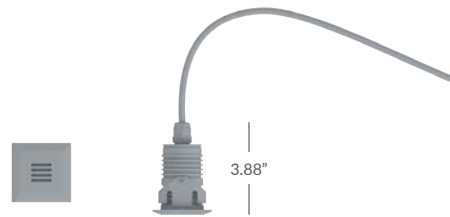

—2.5"—

Style	Fixture Finish	Lamp Style	Wattage	Voltage
FORZSL	ACBR	30K	4W	
FORZSL (FORZA SQUARE LID)	ALSA (Aluminum Satin)	30K (3000K)		Leave blank for 120V
FORZSF (FORZA SQUARE FLAT)	ALWT (Aluminum White)			
FORZRL (FORZA ROUND LID)	ALBZ (Aluminum Bronze)			
FORZRF (FORZA ROUND FLAT)	ALBK (Aluminum Black)			-277 (For 277V)
	ALGD (Aluminum Gold)