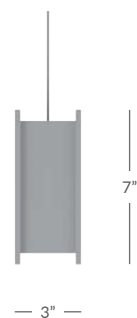

Style	Fixture Finish	Lamp Style	Wattage	Fixture Length	Canopy Style	Linear Canopy Length	Canopy Finish	Suspension Length	Voltage
MILA	CUST	30K	28W	60	LI	36	ALSA	36	
	ALSA (Aluminum Satin)	27K (2700K)	28W	Length in	LI (Linear)	Linear	ALSA (Aluminum Satin)	Length in	Leave blank
	ALWT (Aluminum White)	30K (3000K)	(28W/Ft)	inches (6"	RE (Remote)	canopy	ALWT (Aluminum White)	inches (12"	for 120V
	ALBZ (Aluminum Bronze)	35K (3500K)		- 168", 2"		length in	ALBZ (Aluminum Bronze)	- 144", 2"	
	ALBK (Aluminum Black)	50K (5000K)		increments)		inches (6"	ALBK (Aluminum Black)	increments)	-277 (For
	ALGD (Aluminum Gold)	RGB				- 168", 2"	ALGD (Aluminum Gold)		277V)
	ACRD (Acrylic Red)	RGBW				increments)	ACRD (Acrylic Red)		
	ACBL (Acrylic Blue)						ACBL (Acrylic Blue)		
	ACBZ (Acrylic Bronze)						ACBZ (Acrylic Bronze)		
	CUST (Custom)					NA (For	NA (For remote)		
						remote)