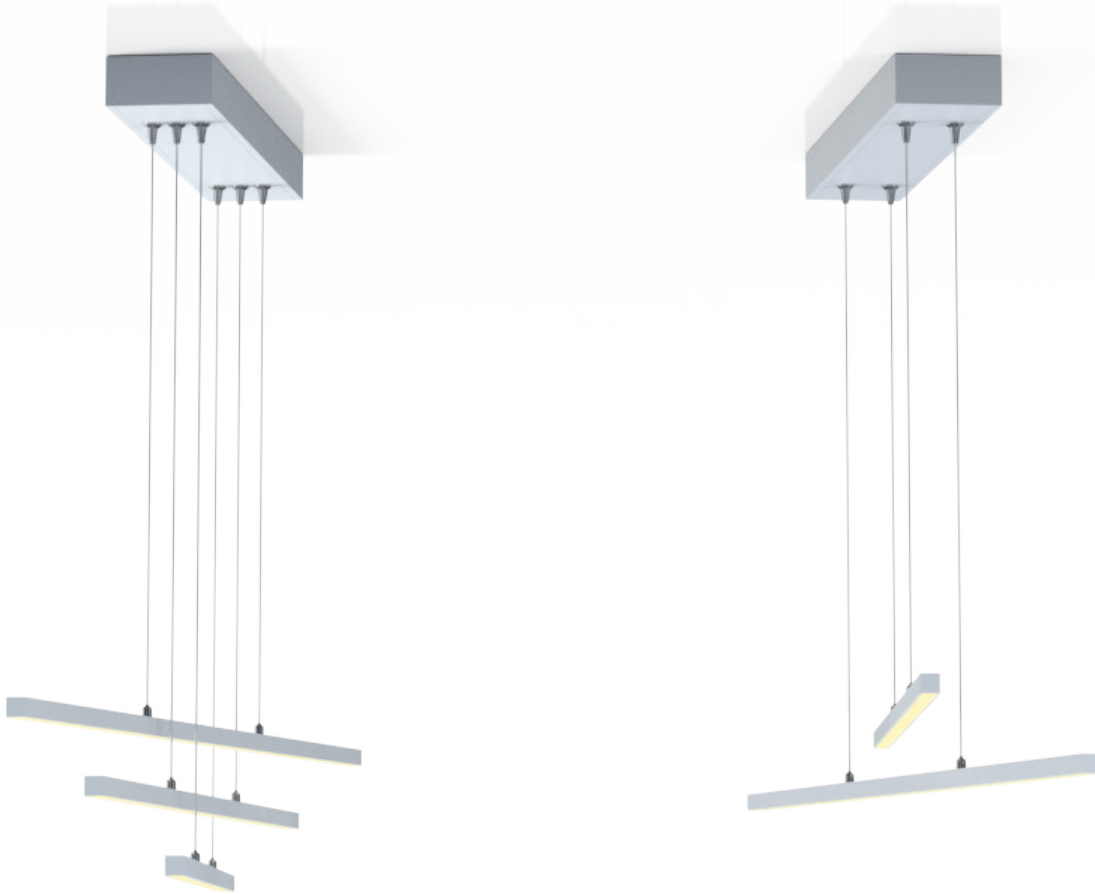

SOLO, DUO, and TRIO

Canopy: Linear or remote

Canopy Finish: Linear: Aluminum, powder coated, acrylic, or custom (wood, metals, etc.); Remote: Aluminum or power coated

Fixture Finish: Aluminum, powder coated, acrylic, or custom (wood, metals, etc.)

Canopy Length: 6" - 168"

Fixture Length: 6" - 168"

Suspension Length: 12" - 144"

Voltage: 120V or 277V, 60Hz

Wattage: 5W/Ft or 7W/Ft

Led Color: 2700K, 3000K, 3500K, 5000K, RGB, or RGBW

Dimming: Lutron Hi-Lume A Series Led Drivers, magnetic, (various control options for RGB, contact for more details.)

Style	Fixture Finish	Lamp Style	Wattage	Fixture Length	Canopy Style	Linear Canopy Length	Canopy Finish	Suspension Length	Voltage
DUO	ALSA	30K	7W	60	LI	40	ALSA	60	-277
DUO	ALSA (Aluminum Satin)	27K (2700K)	5W (5W/Ft)	Length in	LI (Linear)	Linear	ALSA (Aluminum Satin)	Length in	Leave blank
TRIO	ALWT (Aluminum White)	30K (3000K)	7W (7W/Ft)	inches (6"	RE (Remote)	canopy	ALWT (Aluminum White)	inches (12"	for 120V
	ALBZ (Aluminum Bronze)	35K (3500K)	NA (For RGB	- 168", 2"		length in	ALBZ (Aluminum Bronze)	- 144", 2"	
	ALBK (Aluminum Black)	50K (5000K)	and RGBW)	increments)		inches (6"	ALBK (Aluminum Black)	increments)	-277 (For
	ALGD (Aluminum Gold)	RGB				- 168", 2"	ALGD (Aluminum Gold)		277V)
	ACRD (Acrylic Red)	RGBW				increments)	ACRD (Acrylic Red)		
	ACBL (Acrylic Blue)						ACBL (Acrylic Blue)		
	ACBZ (Acrylic Bronze)					NA (For	ACBZ (Acrylic Bronze)		
						remote)	NA (For remote)