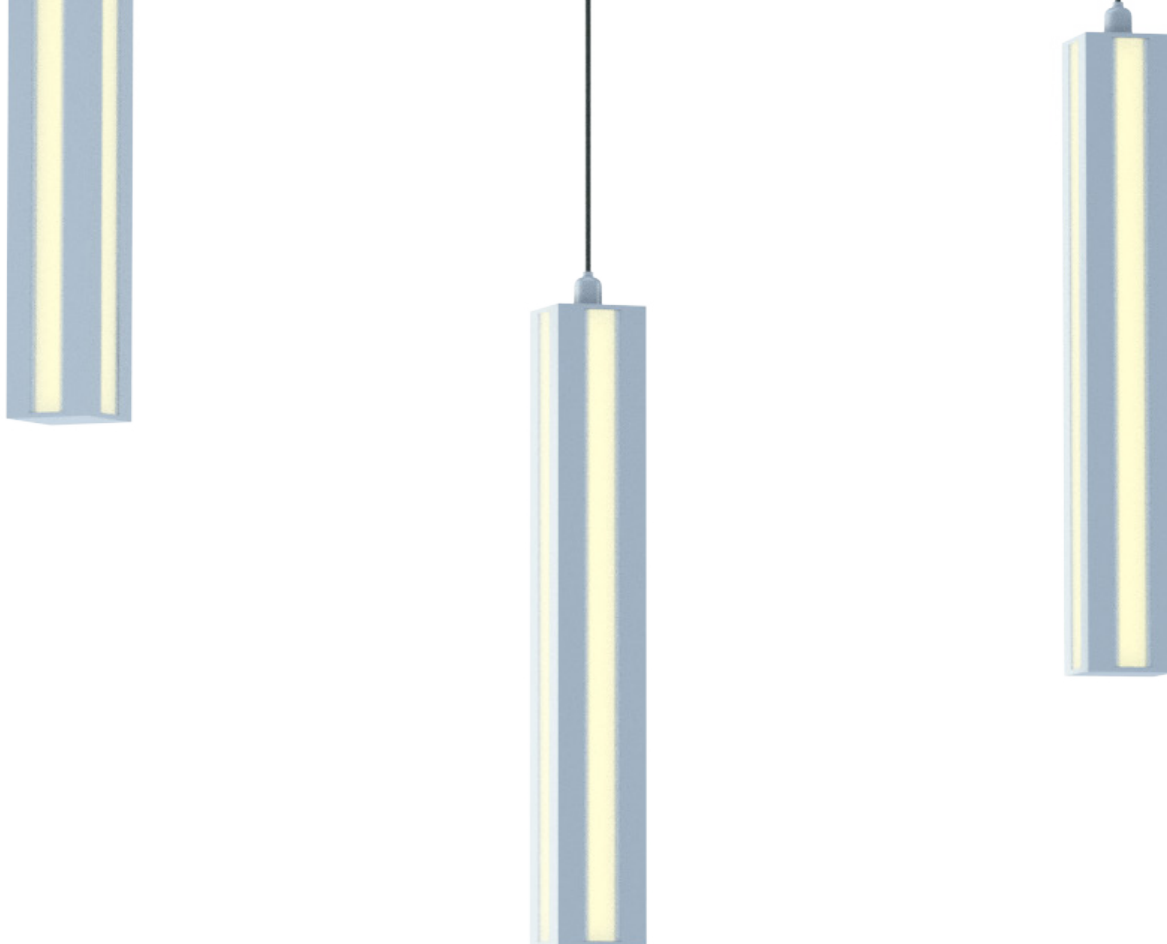

ITEM#: PIAZ36ALSA30K28W3LI18ALSARA72

PIAZZA SUSPENDED

Canopy: Linear or remote

Canopy Finish: Linear: Aluminum, powder coated, acrylic, or custom (wood, metals, etc.); Round: Stainless steel, or powder coated; Remote: Aluminum or powder coated

Fixture Finish: Aluminum, powder coated, acrylic, or custom (wood, metals, etc.)

Canopy Length: 6" - 168" (2" increments)

Fixture Length: 6" - 168" (2" increments)

Suspension Length: 12" - 144" (2" increments)

Voltage: 120V or 277V, 60Hz

Wattage: 28W/Ft

Led Color: 2700K, 3000K, 3500K, 5000K, RGB, or RGBW

Dimming: Lutron Hi-Lume A Series Led Drivers, magnetic, (various control options for RGB, contact for more details.)

1.8"

Style	Fixture Finish	Lamp Style	Wattage	Number of Pendants	Canopy Style	Canopy Size	Canopy Finish	Fixture Pattern	Suspension Length	Voltage
PIAZ36	ALSA	30K	28W	3	LI	18	ALSA	RA	72	
PIAZ + Length of Pendants in inches	ALSA (Aluminum Satin) ALWT (Aluminum White) ALBZ (Aluminum Bronze) ALBK (Aluminum Black) ALGD (Aluminum Gold) ACRD (Acrylic Red) ACBL (Acrylic Blue) ACBZ (Acrylic Bronze)	27K (2700K) 30K (3000K) 35K (3500K) 50K (5000K) RGB RGBW	28W (28W/Ft)	Number of pendants	LI (Linear) RO (Round) RE (Remote)	Linear canopy: length in inches. Round canopy, diameter in inches. Remote canopy: NA.	ALSA (Aluminum Satin) ALWT (Aluminum White) ALBZ (Aluminum Bronze) ALBK (Aluminum Black) ALGD (Aluminum Gold) ACRD (Acrylic Red) ACBL (Acrylic Blue) ACBZ (Acrylic Bronze) STST (Stainless Steel) NA (For remote)	1EV (1 row, even) 1RA (1 row, random) 2EV (2 rows, even) 2RA (2 rows, random) ZEV (Zig Zag, even) ZRA (Zig Zag, random) SP (Spiral) RA (Random) REV (Round, even) RTI (Round, tiered) SEV (Square, even) STI (Square, tiered) CUST (Custom)	Length in inches	Leave blank for 120V -277 (For 277V)