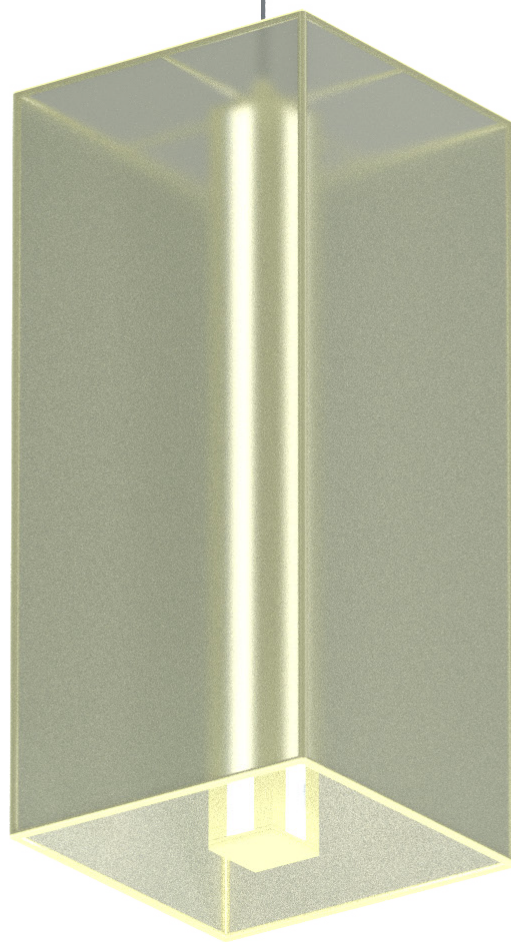

ITEM#: PIAZSH18GD30K28W1LI18ALSA1EV72

PIAZZA SHADE SUSPENDED

Canopy: Linear or remote

Canopy Finish: Linear: Aluminum, powder coated, acrylic, or custom (wood, metals, etc.); Round: Stainless steel, or powder coated; Remote: Aluminum or power coated

Fixture Finish: Organza shade

Canopy Length: 6" - 168" (2" increments)

Fixture Length: 6" - 168" (2" increments)

Suspension Length: 12" - 144" (2" increments)

Voltage: 120V or 277V, 60Hz

Wattage: 28W/Ft

Led Color: 2700K, 3000K, 3500K, 5000K, RGB, or RGBW

Dimming: Lutron Hi-Lume A Series Led Drivers, magnetic, (various control options for RGB, contact for more details.)

— 8" —

Style	Fixture Finish	Lamp Style	Wattage	Number of Pendants	Canopy Style	Canopy Size	Canopy Finish	Fixture Pattern	Suspension Length	Voltage
PIAZSH18	GD	30K	28W	1	LI	18	ALSA	1EV	72	
PIAZSH (PIAZZA SHADE) + Length of pendants in inches	GD (Organza Gold) BK (Organza Black) SL (Organza Silver) CO (Organza Cocoa)	27K (2700K) 30K (3000K) 35K (3500K) 50K (5000K) RGB RGBW	28W (28W/Ft)	Number of pendants	LI (Linear) RO (Round) RE (Remote)	Linear canopy: length in inches. Round canopy, diameter in inches. Remote canopy: NA.	ALSA (Aluminum Satin) ALWT (Aluminum White) ALBZ (Aluminum Bronze) ALBK (Aluminum Black) ALGD (Aluminum Gold) ACRD (Acrylic Red) ACBL (Acrylic Blue) ACBZ (Acrylic Bronze) STST (Stainless Steel) NA (For remote)	1EV (1 row, even) 1RA (1 row, random) 2EV (2 rows, even) 2RA (2 rows, random) ZEV (Zig Zag, even) ZRA (Zig Zag, random) SP (Spiral) RA (Random) REV (Round, even) RTI (Round, tiered) SEV (Square, even) STI (Square, tiered) CUST (Custom)	Length in inches	Leave blank for 120V -277 (For 277V)