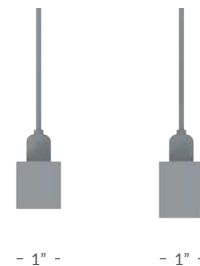

Style	Fixture Finish	Lamp Style	Wattage	Fixture Length	Canopy Style	Linear Canopy Length	Canopy Finish	Suspension Length	Voltage
SOLO	ALSA	30K	7W	60	LI	40	ALSA	60	-277
SOLO (SOLO WITH RAISED LENS)	ALSA (Aluminum Satin) ALWT (Aluminum White) ALBZ (Aluminum Bronze) ALBK (Aluminum Black)	27K (2700K) 30K (3000K) 35K (3500K) 50K (5000K)	5W (5W/Ft) 7W (7W/Ft) NA (For RGB and RGBW)	Length in inches (6" - 168", 2" increments)	LI (Linear) RE (Remote)	Linear canopy length in inches (6" - 168", 2" increments)	ALSA (Aluminum Satin) ALWT (Aluminum White) ALBZ (Aluminum Bronze) ALBK (Aluminum Black) ALGD (Aluminum Gold)	Length in inches (12" - 144", 2" increments)	Leave blank for 120V -277 (For 277V)
SOLOF (SOLO WITH FLAT LENS)	ALGD (Aluminum Gold) ACRD (Acrylic Red) ACBL (Acrylic Blue) ACBZ (Acrylic Bronze)	RGB RGBW					ACRD (Acrylic Red) ACBL (Acrylic Blue) ACBZ (Acrylic Bronze) NA (For remote)