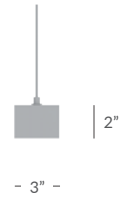

Style	Fixture Finish	Lamp Style	Wattage	Number of Pendants	Canopy Style	Canopy Size	Canopy Finish	Fixture Pattern	Suspension Length	Voltage
KUBI	CL	30K	2W	3	LI	18	ALSA	RA	40	
	CL (Clear)	27K (2700K) 30K (3000K) 35K (3500K) 50K (5000K) RGB RGBW	2W (2W Led) 10W (10W Xenon) 20W (20W Xenon)	Number of pendants	LI (Linear) RO (Round) RE (Remote)	Linear canopy: length in inches. Round canopy, diameter in inches. Remote canopy: NA.	ALSA (Aluminum Satin) ALWT (Aluminum White) ALBZ (Aluminum Bronze) ALBK (Aluminum Black) ALGD (Aluminum Gold) ACRD (Acrylic Red) ACBL (Acrylic Blue) ACBZ (Acrylic Bronze) STST (Stainless Steel) NA (For remote)	1EV (1 row, even) 1RA (1 row, random) 2EV (2 rows, even) 2RA (2 rows, random) ZEV (Zig Zag, even) ZRA (Zig Zag, random) SP (Spiral) RA (Random) REV (Round, even) RTI (Round, tiered) SEV (Square, even) STI (Square, tiered) CUST (Custom)	Length in inches	Leave blank for 120V -277 (For 277V)