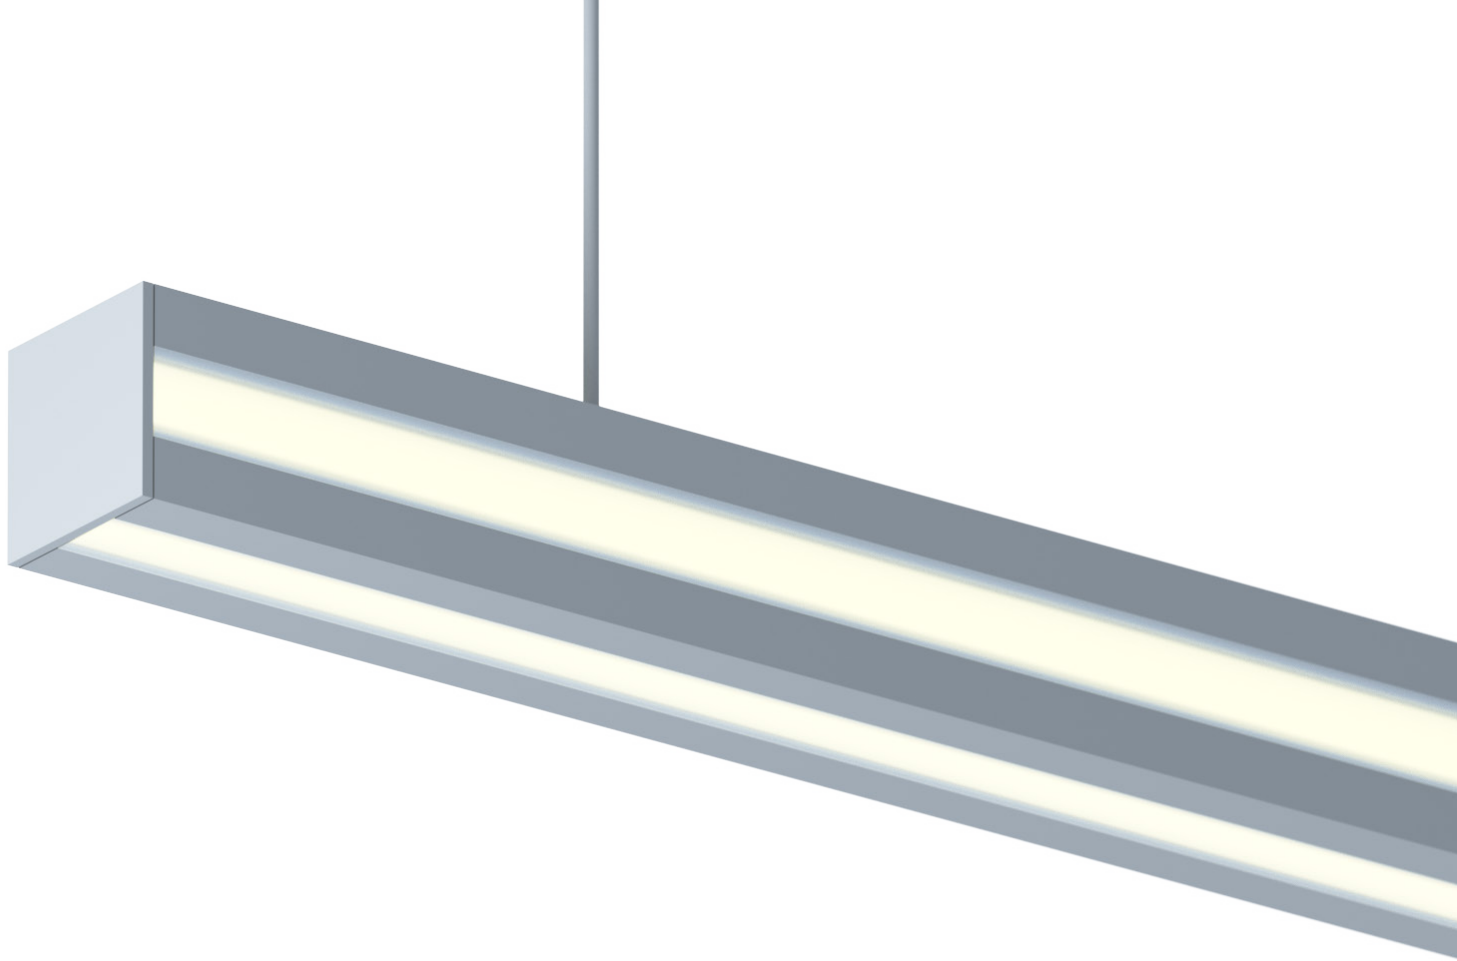

ITEM#: PIAZALSA30K28W60LI36ALSA36

PIAZZA

Canopy: Linear or remote
Canopy Finish: Linear: Aluminum, powder coated, acrylic, or custom (wood, metals, etc.); Remote: Aluminum or power coated
Fixture Finish: Aluminum, powder coated, acrylic, or custom (wood, metals, etc.)
Canopy Length: 6" - 168" (2" increments)
Fixture Length: 6" - 168" (2" increments)
Suspension Length: 12" - 144" (2" increments)

Voltage: 120V or 277V, 60Hz
Wattage: 28W/Ft
Led Color: 2700K, 3000K, 3500K, 5000K, RGB, or RGBW
Dimming: Lutron Hi-Lume A Series Led Drivers, magnetic, (various control options for RGB, contact for more details.)

Style	Fixture Finish	Lamp Style	Wattage	Fixture Length	Canopy Style	Linear Canopy Length	Canopy Finish	Suspension Length	Voltage
PIAZ	ALSA	30K	28W	60	LI	36	ALSA	36	
	ALSA (Aluminum Satin)	27K (2700K)	28W	Length in	LI (Linear)	Linear	ALSA (Aluminum Satin)	Length in	Leave blank
	ALWT (Aluminum White)	30K (3000K)	(28W/Ft)	inches (6"	RE (Remote)	canopy	ALWT (Aluminum White)	inches (12"	for 120V
	ALBZ (Aluminum Bronze)	35K (3500K)		- 168", 2"		length in	ALBZ (Aluminum Bronze)	- 144", 2"	
	ALBK (Aluminum Black)	50K (5000K)		increments)		inches (6"	ALBK (Aluminum Black)	increments)	-277 (For
	ALGD (Aluminum Gold)	RGB				- 168", 2"	ALGD (Aluminum Gold)		277V)
	ACRD (Acrylic Red)	RGBW				increments)	ACRD (Acrylic Red)		
	ACBL (Acrylic Blue)						ACBL (Acrylic Blue)		
	ACBZ (Acrylic Bronze)						ACBZ (Acrylic Bronze)		
						NA (For	NA (For remote)		
						remote)