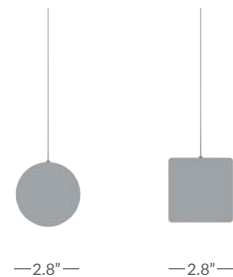

Style	Fixture Finish	Lamp Style	Wattage	Fixture Length	Canopy Style	Linear Canopy Length	Canopy Finish	Suspension Length	Voltage
PIAZS	NA	30K	28W	36	LI	24	ALSA	24	
PIAZS (PIAZZA SQUARE)	NA (Frost Lens)	27K (2700K) 30K (3000K) 35K (3500K) 50K (5000K)	28W (28W/Ft)	Length in inches (6" - 168", 2" increments)	LI (Linear) RE (Remote)	Linear canopy length in inches (6" - 168", 2" increments)	ALSA (Aluminum Satin) ALWT (Aluminum White) ALBZ (Aluminum Bronze) ALBK (Aluminum Black) ALGD (Aluminum Gold) ACRD (Acrylic Red) ACBL (Acrylic Blue) ACBZ (Acrylic Bronze) NA (For remote)	Length in inches (12" - 144", 2" increments)	Leave blank for 120V -277 (For 277V)
PIAZR (PIAZZA ROUND)		RGB RGBW