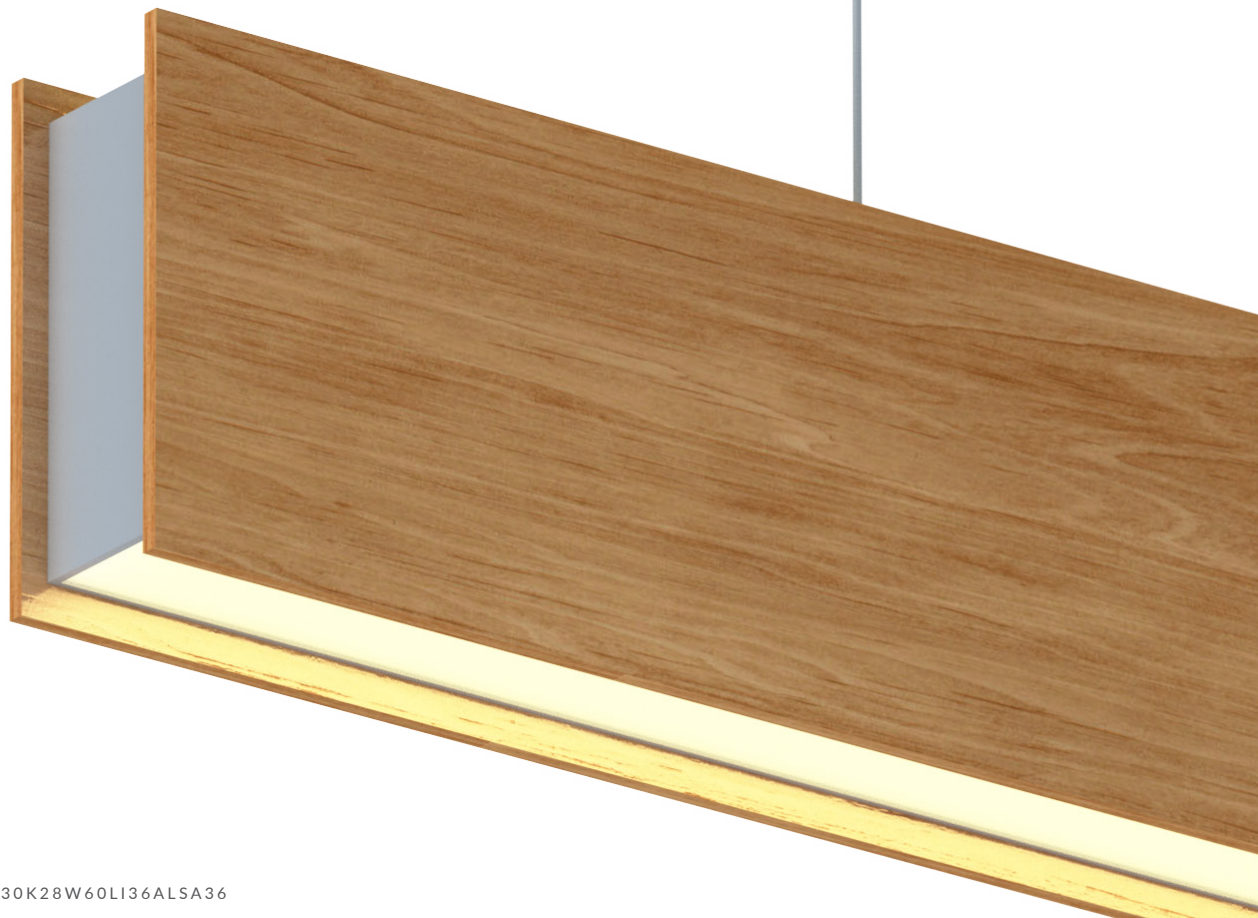

ITEM#: MILACUST30K28W60LI36ALSA36

MILANO

Canopy: Linear or remote

Canopy Finish: Linear: Aluminum, powder coated, acrylic, or custom (wood, metals, etc.); Remote: Aluminum or powder coated

Fixture Finish: Aluminum, powder coated, acrylic, or custom (wood, metals, etc.)

Canopy Length: 6" - 168" (2" increments)

Fixture Length: 6" - 168" (2" increments)

Suspension Length: 12" - 144" (2" increments)

Voltage: 120V or 277V, 60Hz

Wattage: 28W/Ft (14W up and 14W down)

Led Color: 2700K, 3000K, 3500K, 5000K, RGB, or RGBW

Dimming: Lutron Hi-Lume A Series Led Drivers, magnetic, (various control options for RGB, contact for more details.)

Style	Fixture Finish	Lamp Style	Wattage	Fixture Length	Canopy Style	Linear Canopy Length	Canopy Finish	Suspension Length	Voltage
MILA	CUST	30K	28W	60	LI	36	ALSA	36	
	ALSA (Aluminum Satin)	27K (2700K)	28W	Length in	LI (Linear)	Linear	ALSA (Aluminum Satin)	Length in	Leave blank
	ALWT (Aluminum White)	30K (3000K)	(28W/Ft)	inches (6"	RE (Remote)	canopy	ALWT (Aluminum White)	inches (12"	for 120V
	ALBZ (Aluminum Bronze)	35K (3500K)		- 168", 2"		length in	ALBZ (Aluminum Bronze)	- 144", 2"	
	ALBK (Aluminum Black)	50K (5000K)		increments)		inches (6"	ALBK (Aluminum Black)	increments)	-277 (For
	ALGD (Aluminum Gold)	RGB				- 168", 2"	ALGD (Aluminum Gold)		277V)
	ACRD (Acrylic Red)	RGBW				increments)	ACRD (Acrylic Red)		
	ACBL (Acrylic Blue)						ACBL (Acrylic Blue)		
	ACBZ (Acrylic Bronze)						ACBZ (Acrylic Bronze)		
	CUST (Custom)					NA (For	NA (For remote)		
						remote)