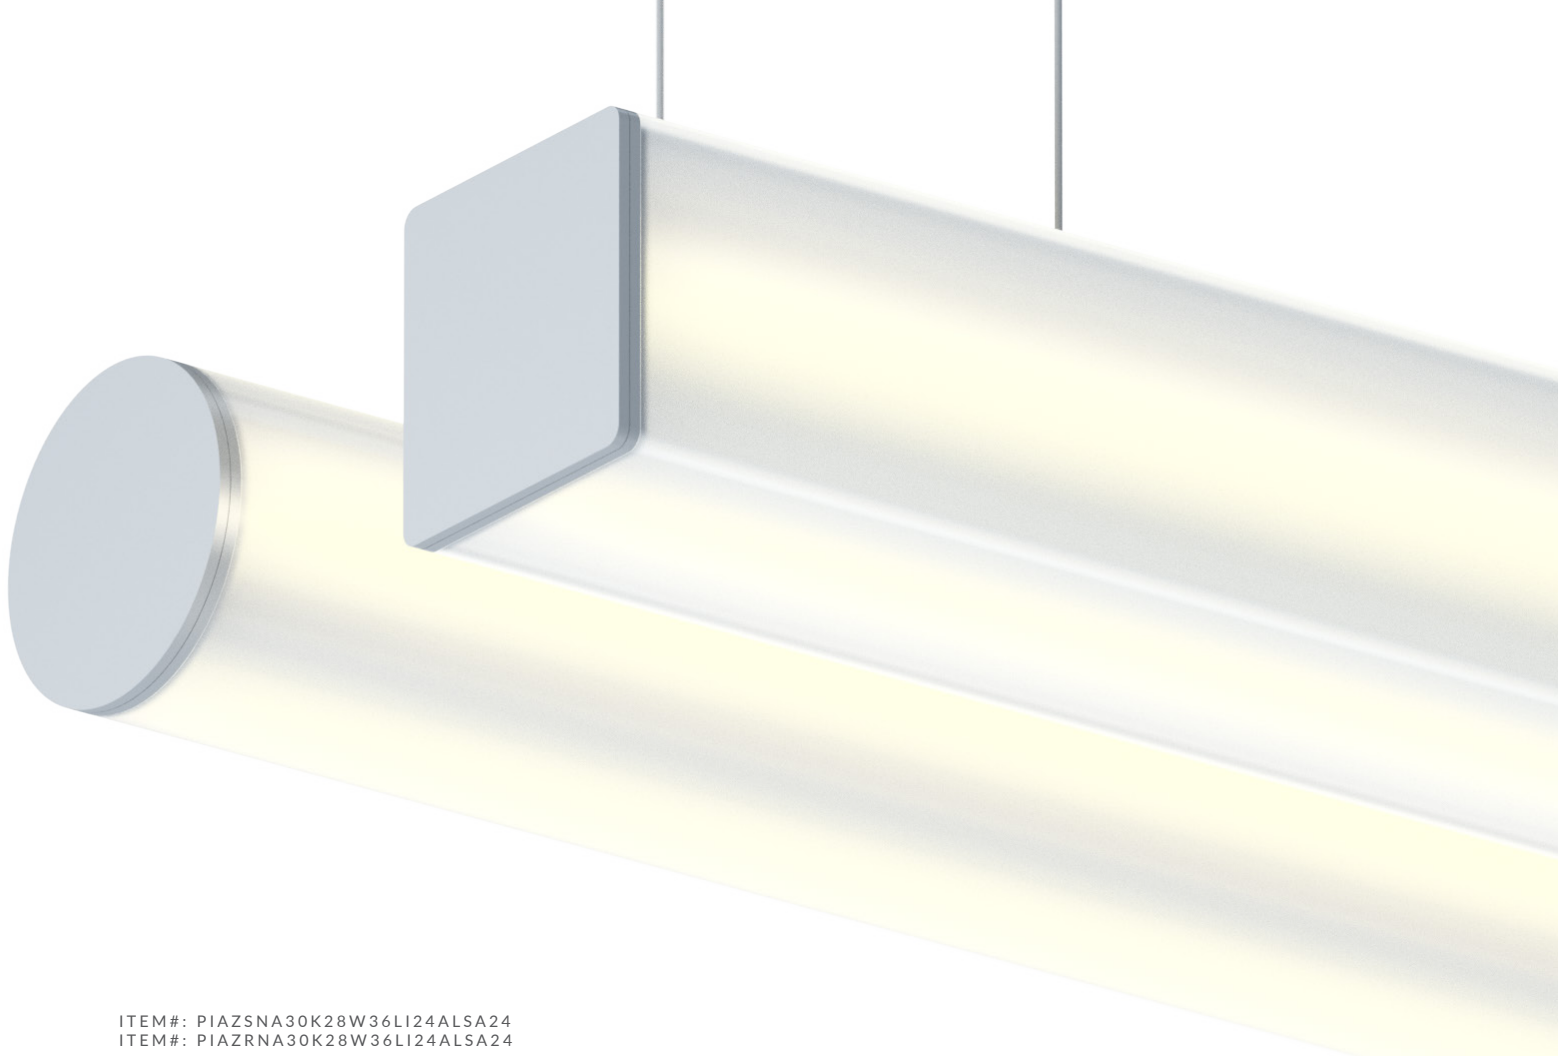

ITEM#: PIAZSNA30K28W36LI24ALSA24
ITEM#: PIAZRNA30K28W36LI24ALSA24

PIAZZA SQUARE and ROUND

Canopy: Linear or remote
Canopy Finish: Linear: Aluminum, powder coated, acrylic, or custom (wood, metals, etc.); Remote: Aluminum or powder coated
Fixture Finish: Frost Lens.
Canopy Length: 6" - 168" (2" increments)
Fixture Length: 6" - 168" (2" increments)
Suspension Length: 12" - 144" (2" increments)

Voltage: 120V or 277V, 60Hz
Wattage: 28W/Ft
Led Color: 2700K, 3000K, 3500K, 5000K, RGB, or RGBW
Dimming: Lutron Hi-Lume A Series Led Drivers, magnetic, (various control options for RGB, contact for more details.)