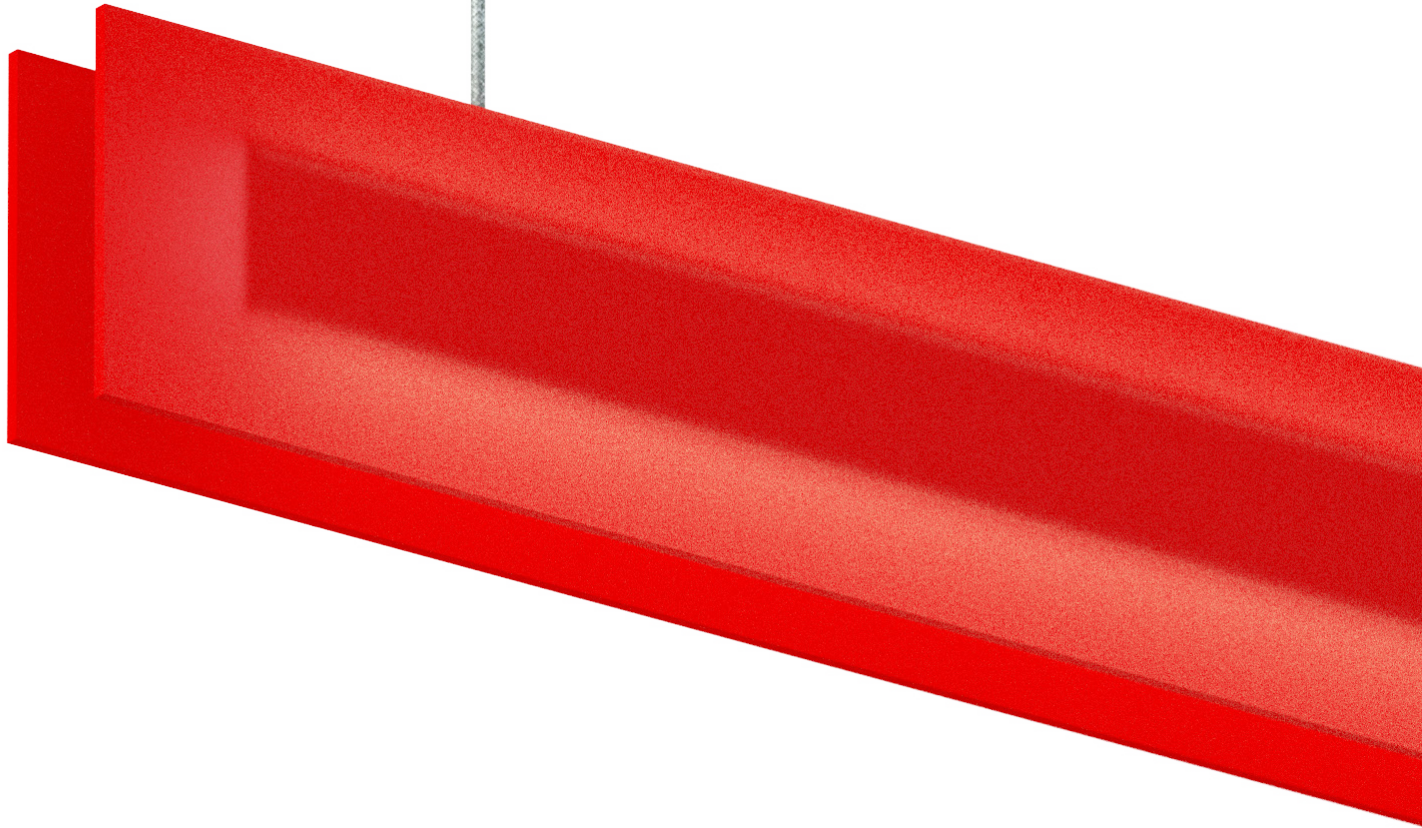

ITEM#: NEOACRD30K7W60RENANA30

NEO

Canopy: Linear or remote
Canopy Finish: Linear: Aluminum, powder coated, acrylic, or custom (wood, metals, etc.); Remote: Aluminum or power coated
Fixture Finish: Aluminum, powder coated, acrylic, or custom (wood, metals, etc.)
Canopy Length: 6" - 168" (2" increments)
Fixture Length: 6" - 168" (2" increments)
Suspension Length: 12" - 144" (2" increments)

Voltage: 120V or 277V, 60Hz
Wattage: 10W/Ft (5W up, 5W down) or 14W/Ft (7W up, 7W down)
Led Color: 2700K, 3000K, 3500K, 5000K, RGB, or RGBW
Dimming: Lutron Hi-Lume A Series Led Drivers, magnetic, (various control options for RGB, contact for more details.)

Style	Fixture Finish	Lamp Style	Wattage	Fixture Length	Canopy Style	Linear Canopy Length	Canopy Finish	Suspension Length	Voltage
NEO	ACRD	30K	7W	60	RE	NA	NA	30	
	ALSA (Aluminum Satin)	27K (2700K)	5W (5W/Ft)	Length in inches (6"	LI (Linear)	Linear canopy length in inches (6"	ALSA (Aluminum Satin)	Length in inches (12"	Leave blank for 120V
	ALWT (Aluminum White)	30K (3000K)	7W (7W/Ft)	- 168", 2"	RE (Remote)	inches (6"	ALWT (Aluminum White)	- 144", 2"	
	ALBZ (Aluminum Bronze)	35K (3500K)	NA (For RGB and RGBW)	increments)		- 168", 2"	ALBZ (Aluminum Bronze)	increments)	-277 (For 277V)
	ALBK (Aluminum Black)	50K (5000K)				increments)	ALBK (Aluminum Black)		
	ALGD (Aluminum Gold)	RGB					ALGD (Aluminum Gold)		
	ACRD (Acrylic Red)	RGBW					ACRD (Acrylic Red)		
	ACBL (Acrylic Blue)						ACBL (Acrylic Blue)		
	ACBZ (Acrylic Bronze)						ACBZ (Acrylic Bronze)		
							NA (For remote)		
							NA (For remote)