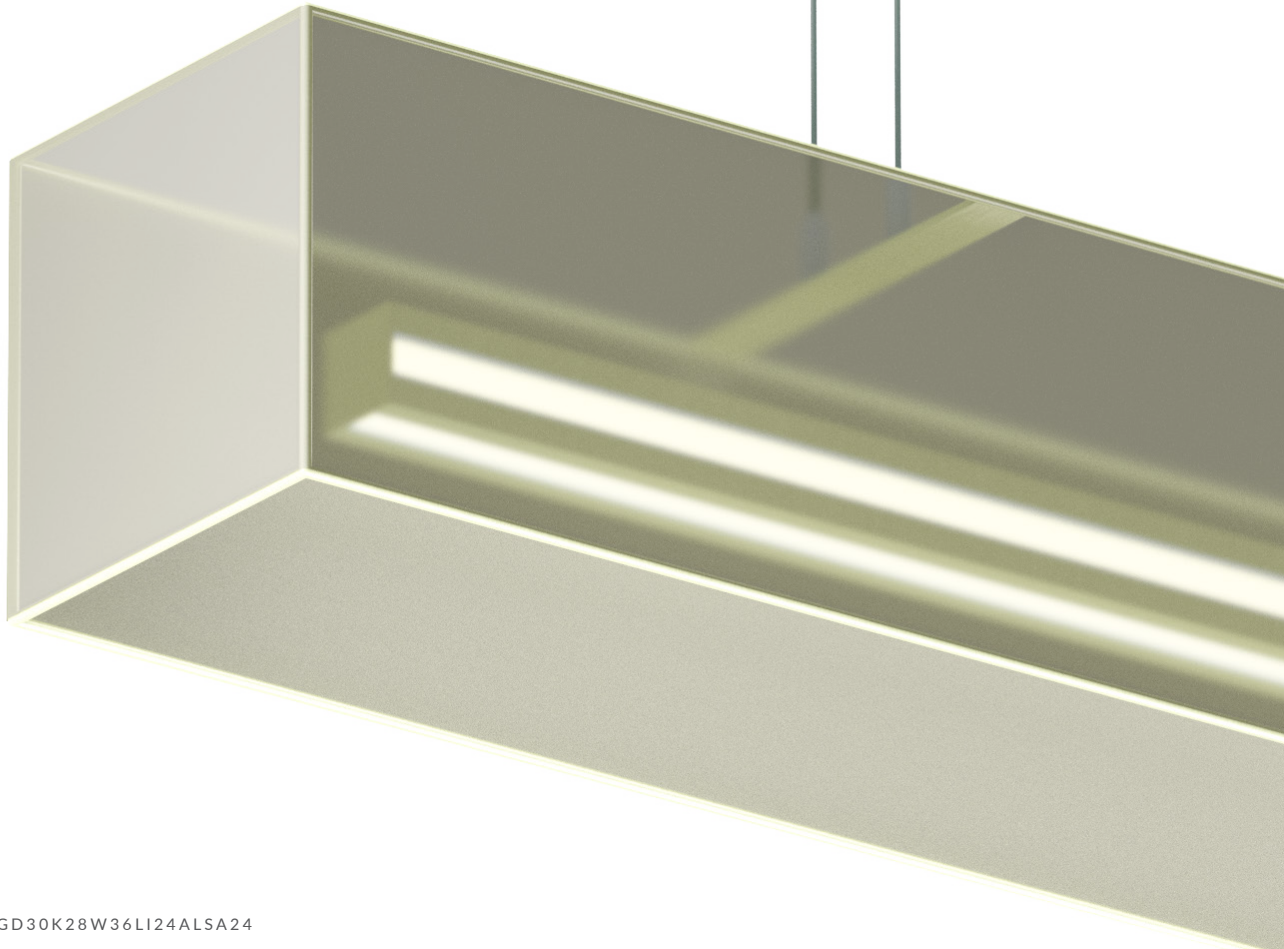

ITEM#: PIAZSHGD30K28W36LI24ALSA24

PIAZZA SHADE

Canopy: Linear or remote

Canopy Finish: Linear: Aluminum, powder coated, acrylic, or custom (wood, metals, etc.); Remote: Aluminum or powder coated

Fixture Finish: Organza shade.

Canopy Length: 6" - 168" (2" increments)

Fixture Length: 6" - 168" (2" increments)

Suspension Length: 12" - 144" (2" increments)

Voltage: 120V or 277V, 60Hz

Wattage: 28W/Ft

Led Color: 2700K, 3000K, 3500K, 5000K, RGB, or RGBW

Dimming: Lutron Hi-Lume A Series Led Drivers, magnetic, (various control options for RGB, contact for more details.)