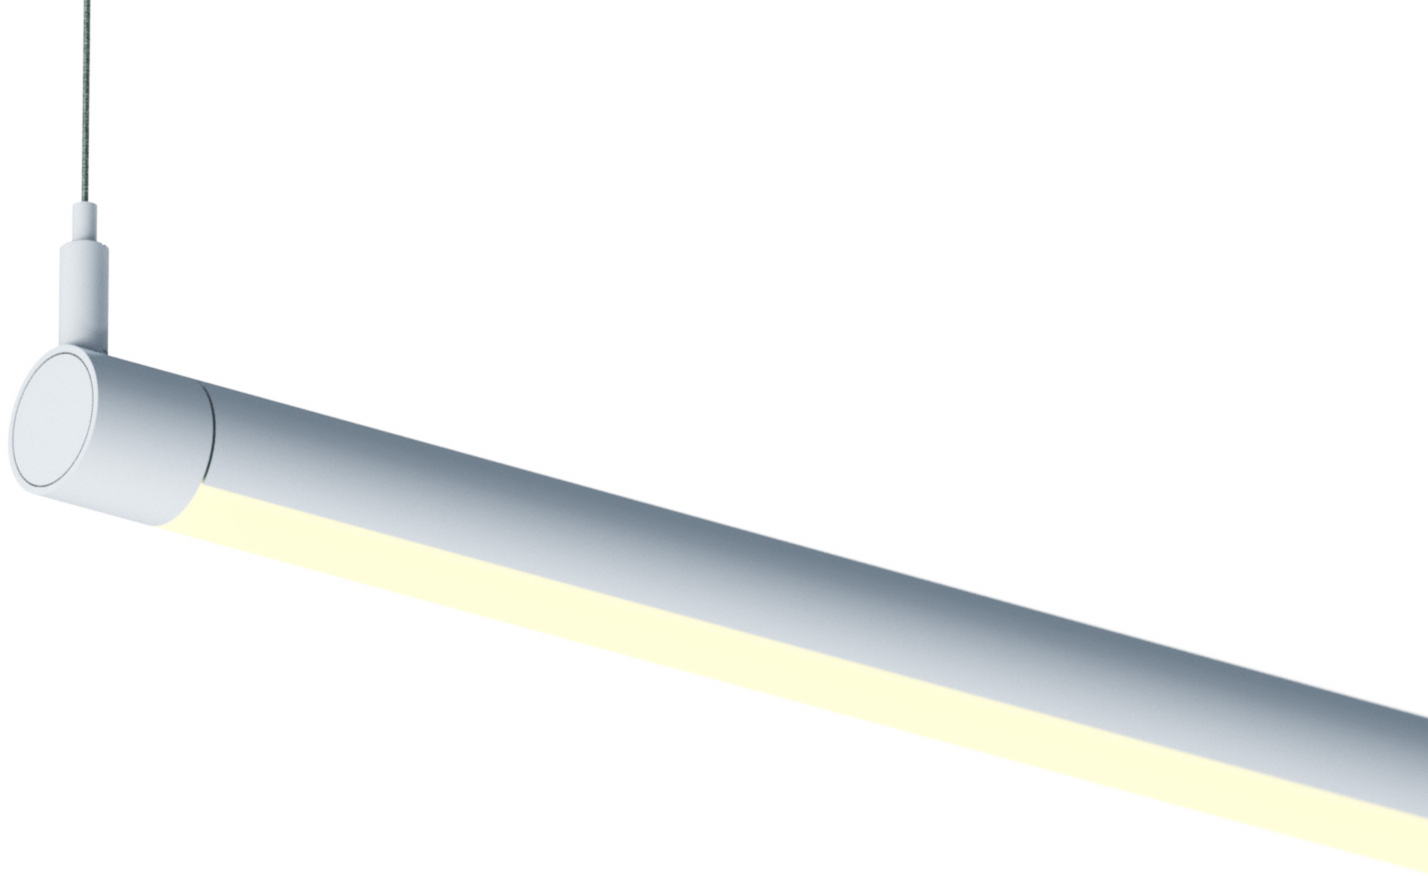

ITEM#: SOLORALSA30K7W60RENANA30

SOLO ROUND

Canopy: Linear or remote
Canopy Finish: Linear: Aluminum, powder coated, acrylic, or custom (wood, metals, etc.); Remote: Aluminum or power coated
Fixture Finish: Aluminum, powder coated, acrylic, or custom (wood, metals, etc.)
Canopy Length: 6" - 168" (2" increments)
Fixture Length: 6" - 168" (2" increments)
Suspension Length: 12" - 144" (2" increments)

Voltage: 120V or 277V, 60Hz

Wattage: 7W/Ft

Led Color: 2700K, 3000K, 3500K, 5000K, RGB, or RGBW

Dimming: Lutron Hi-Lume A Series Led Drivers, magnetic, (various control options for RGB, contact for more details.)

-1.2"-

Style	Fixture Finish	Lamp Style	Wattage	Fixture Length	Canopy Style	Linear Canopy Length	Canopy Finish	Suspension Length	Voltage
SOLOR (SOLO ROUND)	ALSA ALSA (Aluminum Satin) ALWT (Aluminum White) ALBZ (Aluminum Bronze) ALBK (Aluminum Black) ALGD (Aluminum Gold)	30K 27K (2700K) 30K (3000K) 35K (3500K) 50K (5000K)	7W 7W (7W/Ft) NA (For RGB and RGBW)	60 Length in inches (6" - 168", 2" increments)	RE LI (Linear) RE (Remote)	NA Linear canopy length in inches (6" - 168", 2" increments)	NA ALSA (Aluminum Satin) ALWT (Aluminum White) ALBZ (Aluminum Bronze) ALBK (Aluminum Black) ALGD (Aluminum Gold) ACRD (Acrylic Red) ACBL (Acrylic Blue) ACBZ (Acrylic Bronze) NA (For remote)	30 Length in inches (12" - 144", 2" increments)	Leave blank for 120V -277 (For 277V)