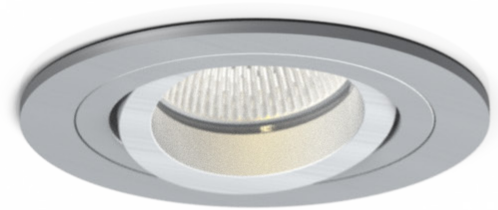

3" ROUND

Trim: Adjustable round
Trim Color: Aluminum, white, or powder coated

Voltage: 120V or 277V, 60Hz

Wattage: 10W

Led Color: 2700K, 3000K, 3500K, or 5000K

Dimming: Lutron Hi-Lume A Series Led Drivers, magnetic, or remote

Style	Fixture Finish	Lamp Style	Wattage	Housing Type	Installation Type	Voltage
3RO	ACBR	30K	10W	IC	NC	
	ALSA (Aluminum Satin)	27K (2700K)		IC (IC)	NC (New construction)	Leave blank for 120V
	ALWT (Aluminum White)	30K (3000K)		NIC (Non-IC)	R (Retrofit)	
	ALBZ (Aluminum Bronze)	35K (3500K)				
	ALBK (Aluminum Black)	50K (5000K)				-277 (For 277V)
	ALGD (Aluminum Gold)