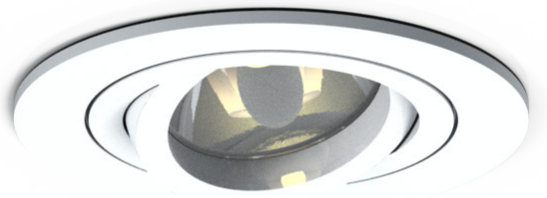

3.5" ROUND

Trim: Adjustable round
Trim Color: Aluminum, white, or powder coated

Voltage: 120V or 277V, 60Hz

Wattage: 10W or 20W

Led Color: 2700K, 3000K, 3500K, or 5000K

Dimming: Lutron Hi-Lume A Series Led Drivers, magnetic, or remote

—3.95"—

Style	Fixture Finish	Lamp Style	Wattage	Housing Type	Installation Type	Voltage
35RO	ALSA	30K	10W	IC	R	Leave blank for 120V
	ALSA (Aluminum Satin)	27K (2700K)		IC (IC)	R (Retrofit)	
	ALWT (Aluminum White)	30K (3000K)				
	ALBZ (Aluminum Bronze)	35K (3500K)	20W	IC (IC)	NC (New Construction)	
	ALBK (Aluminum Black)	50K (5000K)				
	ALGD (Aluminum Gold)			NIC (Non-IC)	NC (New Construction) R (Retrofit)	-277 (For 277V)