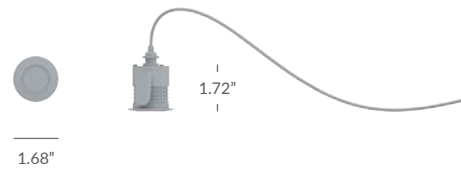

Style	Fixture Finish	Lamp Style	Wattage	Voltage
STEP	POST	30K	1W	
	POST (Polished Stainless) CUST (Custom)	30K (3000K)		Leave blank for 120V -277 (For 277V)