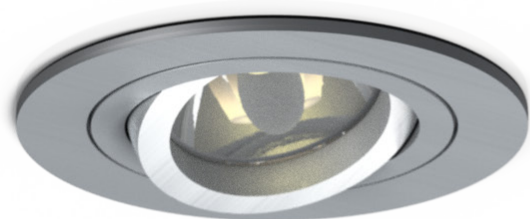

3.5" ROUND

Trim: Adjustable round
Trim Color: Aluminum, white, or powder coated

Voltage: 120V or 277V, 60Hz

Wattage: 10W or 20W

Led Color: 2700K, 3000K, 3500K, or 5000K

Dimming: Lutron Hi-Lume A Series Led Drivers, magnetic, or remote

—3.95"—

Style	Fixture Finish	Lamp Style	Wattage	Housing Type	Installation Type	Voltage
35RO	ALSA	30K	10W	IC	R	Leave blank for 120V
	ALSA (Aluminum Satin)	27K (2700K)		IC (IC)	R (Retrofit)	
	ALWT (Aluminum White)	30K (3000K)				
	ALBZ (Aluminum Bronze)	35K (3500K)	20W	IC (IC)	NC (New Construction)	
	ALBK (Aluminum Black)	50K (5000K)				
	ALGD (Aluminum Gold)			NIC (Non-IC)	NC (New Construction) R (Retrofit)	-277 (For 277V)